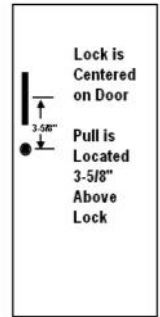

L22 - Solid with pull & Saf-T-Lok®

D - Horizontal duo with pull

B10 - Solid with pull, view window & Saf-T-Lok®

E.G. L22, W.3 & B10 Door Styles w SAF-T-LOK™

Note: If lock option is selected, lock is centered vertically on door, and the center of the handle will be 3-5/8" above the lock unless recessed pull is used (Standard on ADA XXX2 series doors). Recessed pulls are always centered vertically next to lock.

F - Full glass with recessed pull (Std. on ADA doors)

G - Full glass with Saf-T-Lok® & recessed pull (Std. on ADA doors)

V - Vertical duo with Saf-T-Lok® & recessed pull (Std. on ADA doors)

W - Vertical duo with Saf-T-Lok® & recessed pull (Std. on ADA doors)