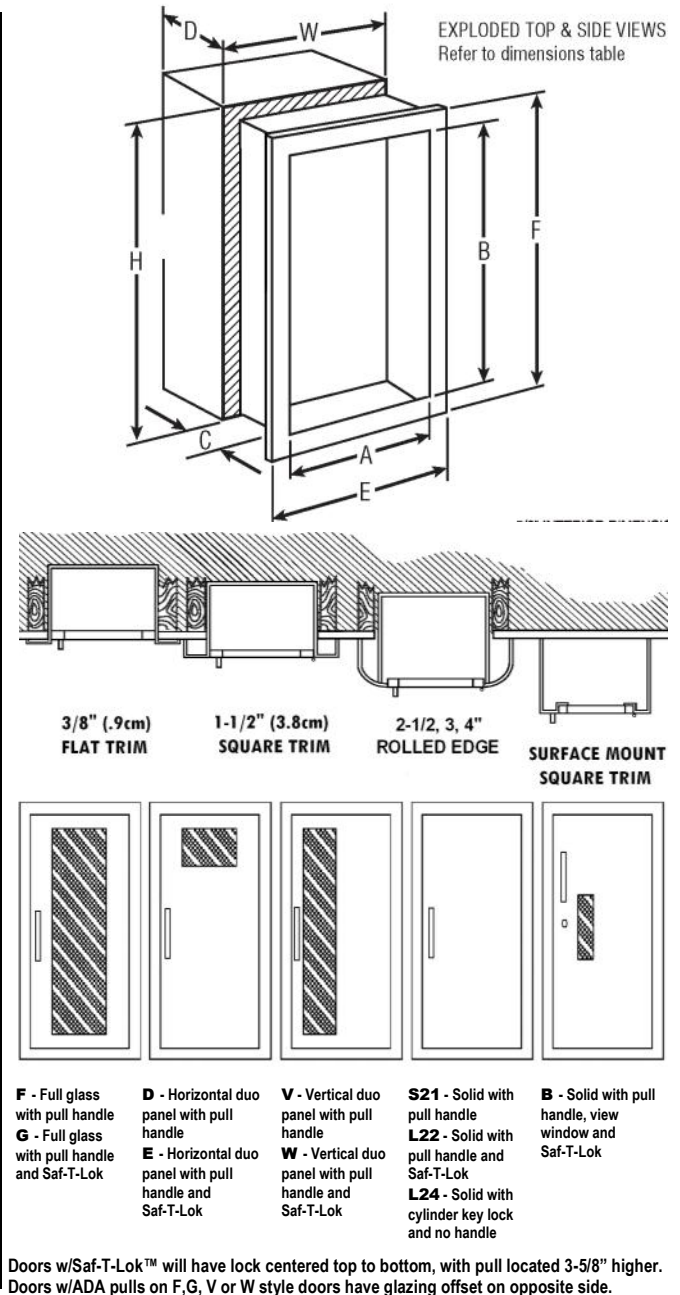

TRIM & DOOR SERIES #			Tub I.D.			Frame O.D.		Wall Opening			Extinguisher
QTY	Model	Trim Style(in)	A	B	C	E	F	W	H	D	
	8125	Flat trim	9	18	5 1/2	12 3/8	21 3/8	10	19	5 3/4	Cosmic & Galaxy 2 1/2-6, Mercury 2 1/2- 5
	8126	1 1/2 Square	9	18	5 1/2	12 3/8	21 3/8	10	19	4	
	8127	2 1/2 Rolled	9	18	5 1/2	12 3/8	21 3/8	10	19	4 1/4	
	8123	Surf. Mtd Sq	12 3/16	21 3/16	6	12 3/8	21 3/8	--	--	--	
	1720	2-1/4 Square	10 1/2	24	5	13 7/8	27 3/8	11 1/2	25	2 3/4	Cosmic & Galaxy 2 1/2-10. (10 lb must be mounted on back of tub) Mercury 2 1/2-5
	1825	Flat trim	10 1/2	24	5 1/2	13 7/8	27 3/8	11 1/2	25	5 3/4	
	1826	1 1/2 Square	10 1/2	24	5 1/2	13 7/8	27 3/8	11 1/2	25	4	
	1827	3 Rolled	10 1/2	24	5 1/2	13 7/8	27 3/8	11 1/2	25	2 5/8	
	1822	4 Rolled/ADA Pull	10 1/2	24	5 1/2	13 7/8	27 3/8	11 1/2	25	2-1/4	
	1828	4 1/2 Rolled	10 1/2	24	5 1/2	13 7/8	27 3/8	11 1/2	25	1-3/4	
	1025	Flat trim	10 1/2	24	6	13 7/8	27 3/8	11 1/2	25	6 1/4	Cosmic & Galaxy 2 1/2-10 Mercury 2 1/2-5, Sentinel 5
	1026	1 1/2 Square	10 1/2	24	6	13 7/8	27 3/8	11 1/2	25	4 5/8	
	1027	3 Rolled	10 1/2	24	6	13 7/8	27 3/8	11 1/2	25	3 1/8	
	1022	4 Rolled/ADA Pull	10 1/2	24	6	13 7/8	27 3/8	11 1/2	25	2 3/4	
	1028	4 1/2 Rolled	10 1/2	24	6	13 7/8	27 3/8	11 1/2	25	2-1/4	
	1023	Surf Mtd. Sq	13 11/16	27 3/16	6 1/2	13 7/8	27 3/8	--	--	--	
	2025	Flat trim	12	27	7 3/4	15 3/8	30 3/8	13	28	8	Any Cosmic, Galaxy, Mercury, Saturn or Grenadier P (20 lb must be mounted on back of tub), Sentinel 5 & 10
	2026	1 1/4 Square	12	27	7 3/4	15 3/8	30 3/8	13	28	6 3/4	
	2027	2 1/2 Rolled	12	27	7 3/4	15 3/8	30 3/8	13	28	6 1/8	
	2022	4 Rolled/ADA Pull	12	27	7 3/4	15 3/8	30 3/8	13	28	4 5/8	
	2028	4 1/2 Rolled	12	27	7 3/4	15 3/8	30 3/8	13	28	4 1/8	
	2023	Surf Mtd. Sq	15 3/16	30 3/16	8 1/4	15 3/8	30 3/8	--	--	--	
	3025	Flat trim	16	32	7 3/4	19 3/8	35 3/8	17	33	8	Any Cosmic, Galaxy, Mercury, Saturn or Grenadier P (20 lb must be mounted on back of tub), Sentinel 5-15, 272
	3026	1 1/4 Square	16	32	7 3/4	19 3/8	35 3/8	17	33	6 3/4	
	3027	2 1/2 Rolled	16	32	7 3/4	19 3/8	35 3/8	17	33	6 1/8	
	3022	4 Rolled/ADA Pull	16	32	7 3/4	19 3/8	35 3/8	17	33	4 5/8	
	3028	4 1/2 Rolled	16	32	7 3/4	19 3/8	35 3/8	17	33	4 1/8	
	3023	Surf Mtd. Sq	19 3/16	35 3/16	8 1/4	19 3/8	35 3/8	--	--	--	
	4025	Flat trim	20	27	7 3/4	23 3/8	30 3/8	21	28	8	Two each of: any Cosmic, Galaxy, Mercury, Saturn or Grenadier P (20 lb must be mounted on back of tub), Sentinel 5
	4026	1 1/4 Square	20	27	7 3/4	23 3/8	30 3/8	21	28	6 3/4	
	4027	2 1/2 Rolled	20	27	7 3/4	23 3/8	30 3/8	21	28	6 1/8	
	4022	4 Rolled/ADA Pull	20	27	7 3/4	23 3/8	30 3/8	21	28	4 5/8	
	4028	4 1/2 Rolled	20	27	7 3/4	23 3/8	30 3/8	21	28	4 1/8	
	4023	Surf Mtd. Sq	23 3/16	30 3/16	8 1/4	23 3/8	30 3/8	--	--	--	

Models shown in **Large Bold** above are available in several door styles for Quick Shipment . [See current Stock](#)

[VIEW ABOVE DOORS ONLINE](#)